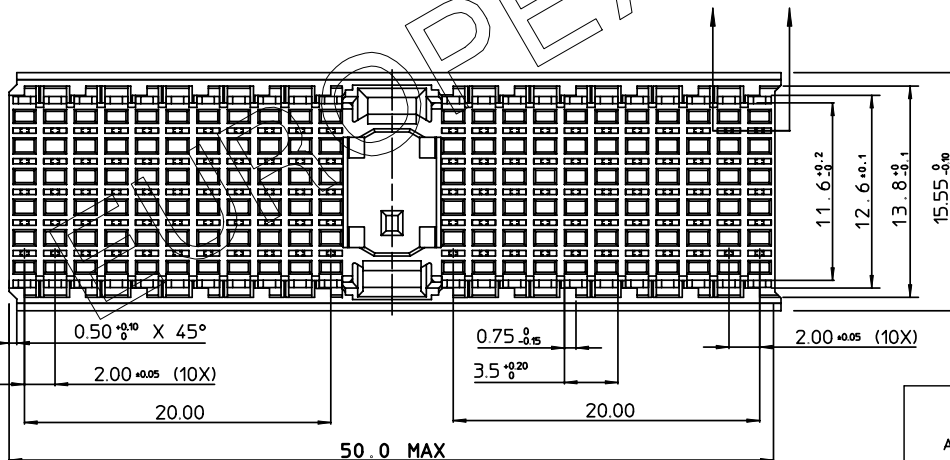

PART NUMBER	L1	L2	
HM2H07P2LF	3.0	13.45	AVAILABLE
HM2H07P209LF	3.9	14.35	AVAILABLE
HM2H07P211LF	4.1	14.55	NOT YET AVAILABLE
HM2H07P213LF	4.3	14.75	NOT YET AVAILABLE
HM2H07P215LF	4.5	14.95	AVAILABLE
HM2H07P217LF	4.7	15.15	AVAILABLE
HM2H07P219LF	4.9	15.35	AVAILABLE
HM2H07P222LF	5.2	15.65	AVAILABLE
HM2H07P230LF	6.0	16.45	AVAILABLE

1DEC ±0,2 2DEC ±0,1 ANGLES ±1°	APPR. DRAFT CHECKED	DATE 1994-08-29	SIGN. W.Panis	HM2 HEADER (TYPE A) WITH PRESS-FIT CAVITIES
WE RESERVE THE RIGHT TO CHANGE DIMENSIONS OR REQUIREMENTS WITHOUT PRIOR NOTICE.	PROD. MGR. PR. ENG. MGR. PR. MGT. MGR.			CAT. No. HM2H07P2--LF
ALL DIMENSIONS IN MM				FCI www.fciconnect.com
				SCALE 3/1
				REFERENCES
				BS,C ,201630,028
				DRAWING No. CUSTOMER DRAWING REVISION