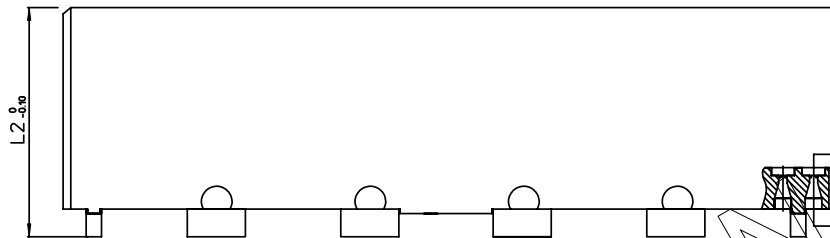

RoHS COMPATIBLE (DIGIT 11 & 12)

HM2H07P2--LF

STANDOFF HEIGHT INDICATOR