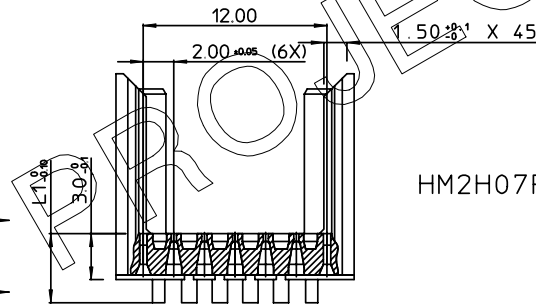

RoHS COMPATIBLE (DIGIT 11 & 12)

HM2H07P2--LF

STANDOFF HEIGHT INDICATOR